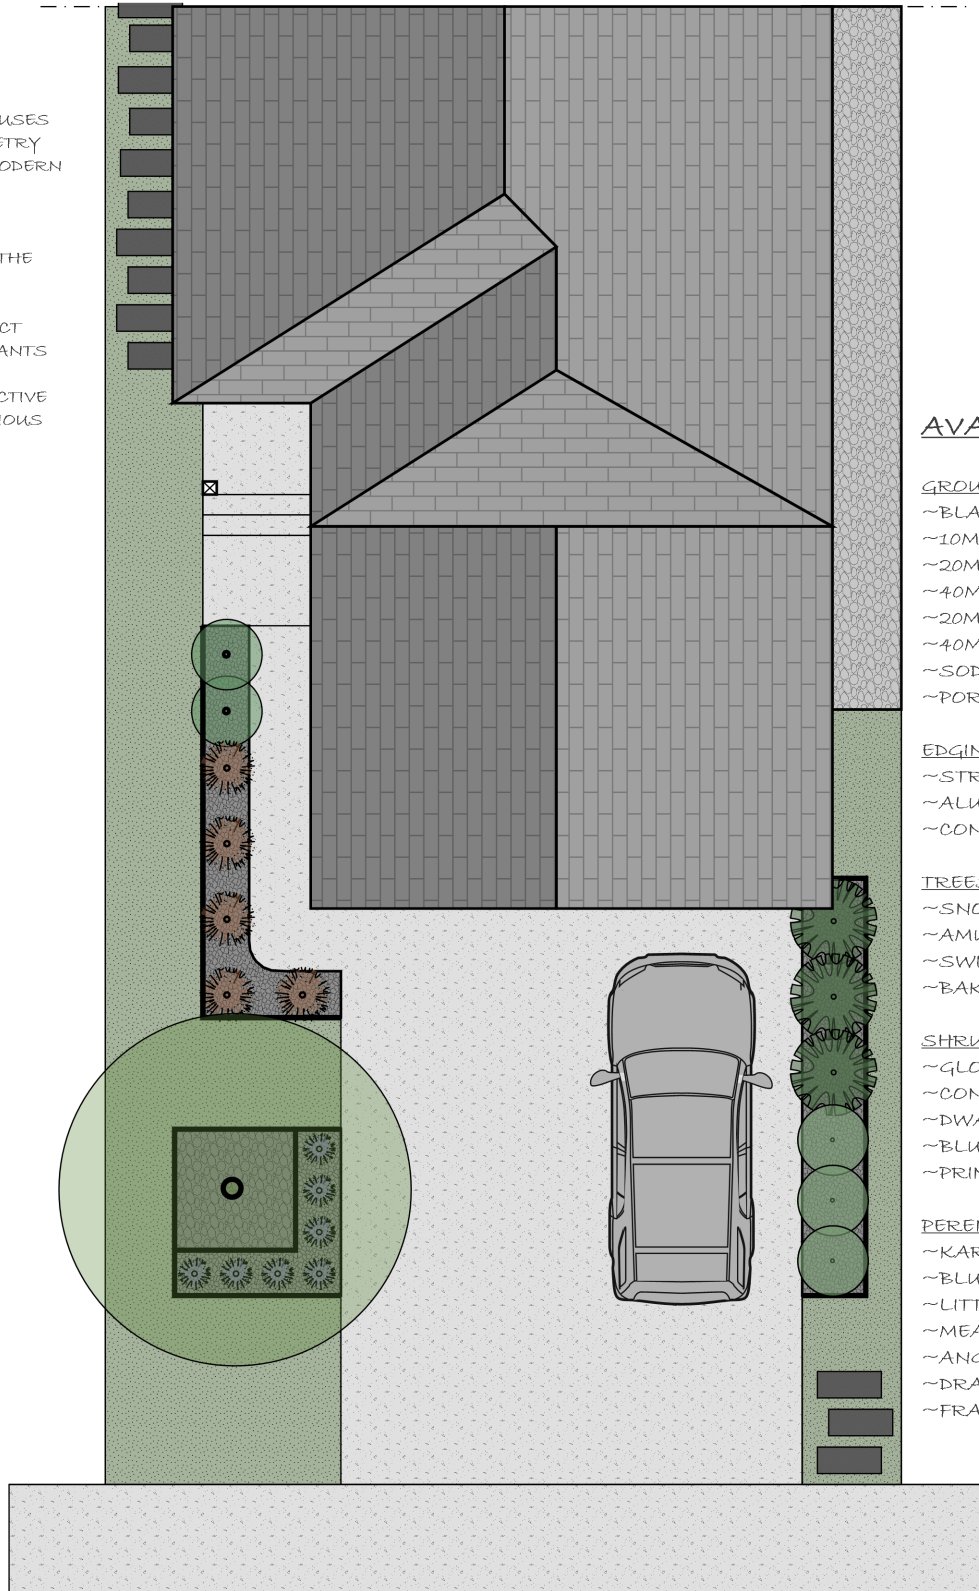

# MODERN LANDSCAPE CONCEPT

STARTING AT \$5,000 FOR FULL LOT LANDSCAPE

## KEY FEATURES

THE MODERN LANDSCAPE USES SQUARE CUTS AND GEOMETRY TO HIGHLIGHT A HOME'S MODERN FEATURES.

NEUTRAL GROUND COVER MATERIALS ACCENTUATE THE COLOURS OF EACH PLANT.

REPETITIVE USE OF COMPACT AND LOW MAINTENANCE PLANTS MAKE THIS PLAN EASY TO CARE FOR, AND AN ATTRACTIVE CHOICE FOR STYLE CONSCIOUS HOMEOWNERS.